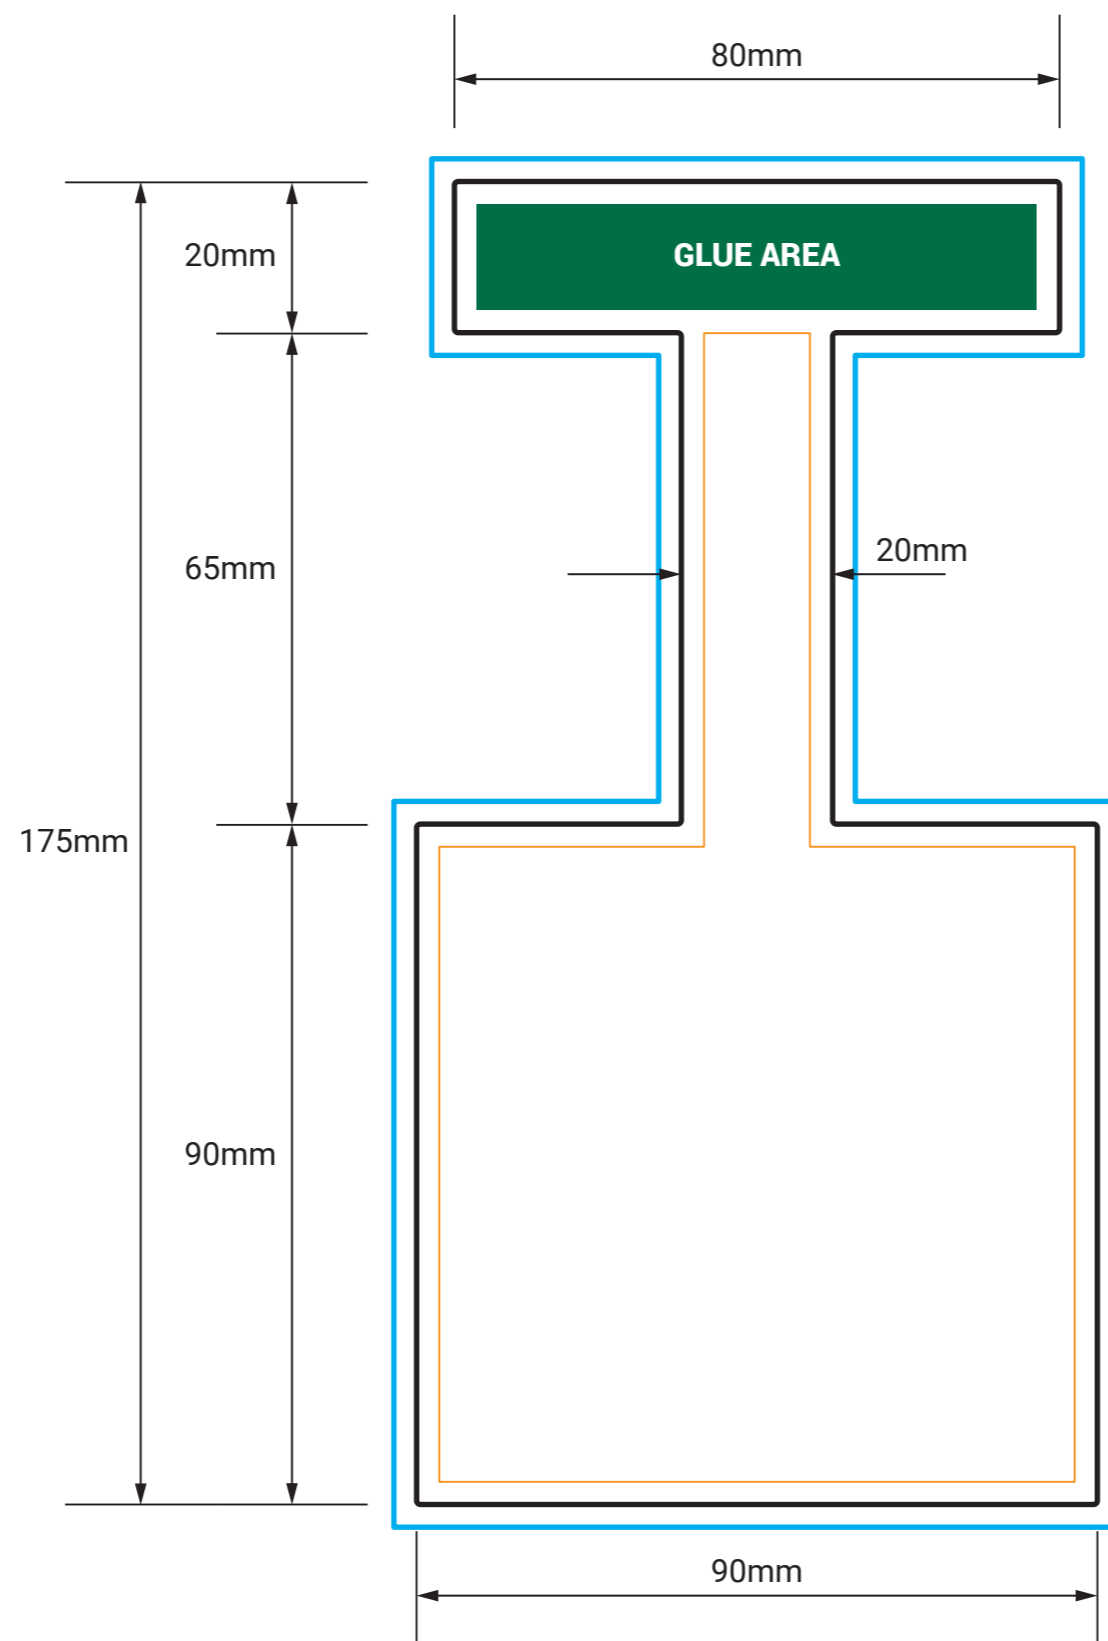

SHELF WOBBLER - SMALL RECTANGLE

! DO NOT INCLUDE THE TEMPLATE OR ANY OTHER NON-PRINT INFO IN THE FINAL PRINT READY PDF ART FILE.

IMPORTANT

- IMPORTANT INFO SHOULD MUST BE INSIDE SAFETY MARGINS
- FINAL ART MUST HAVE 3MM BLEED ON EACH CUT EDGE
- FINAL ART MUST BE CMYK AND 300 DPI
- PLEASE OUTLINE ALL FONTS
- SAVE ART AS PRINT READY PDF (Acrobat 6.0 (PDF 1.5) or higher)