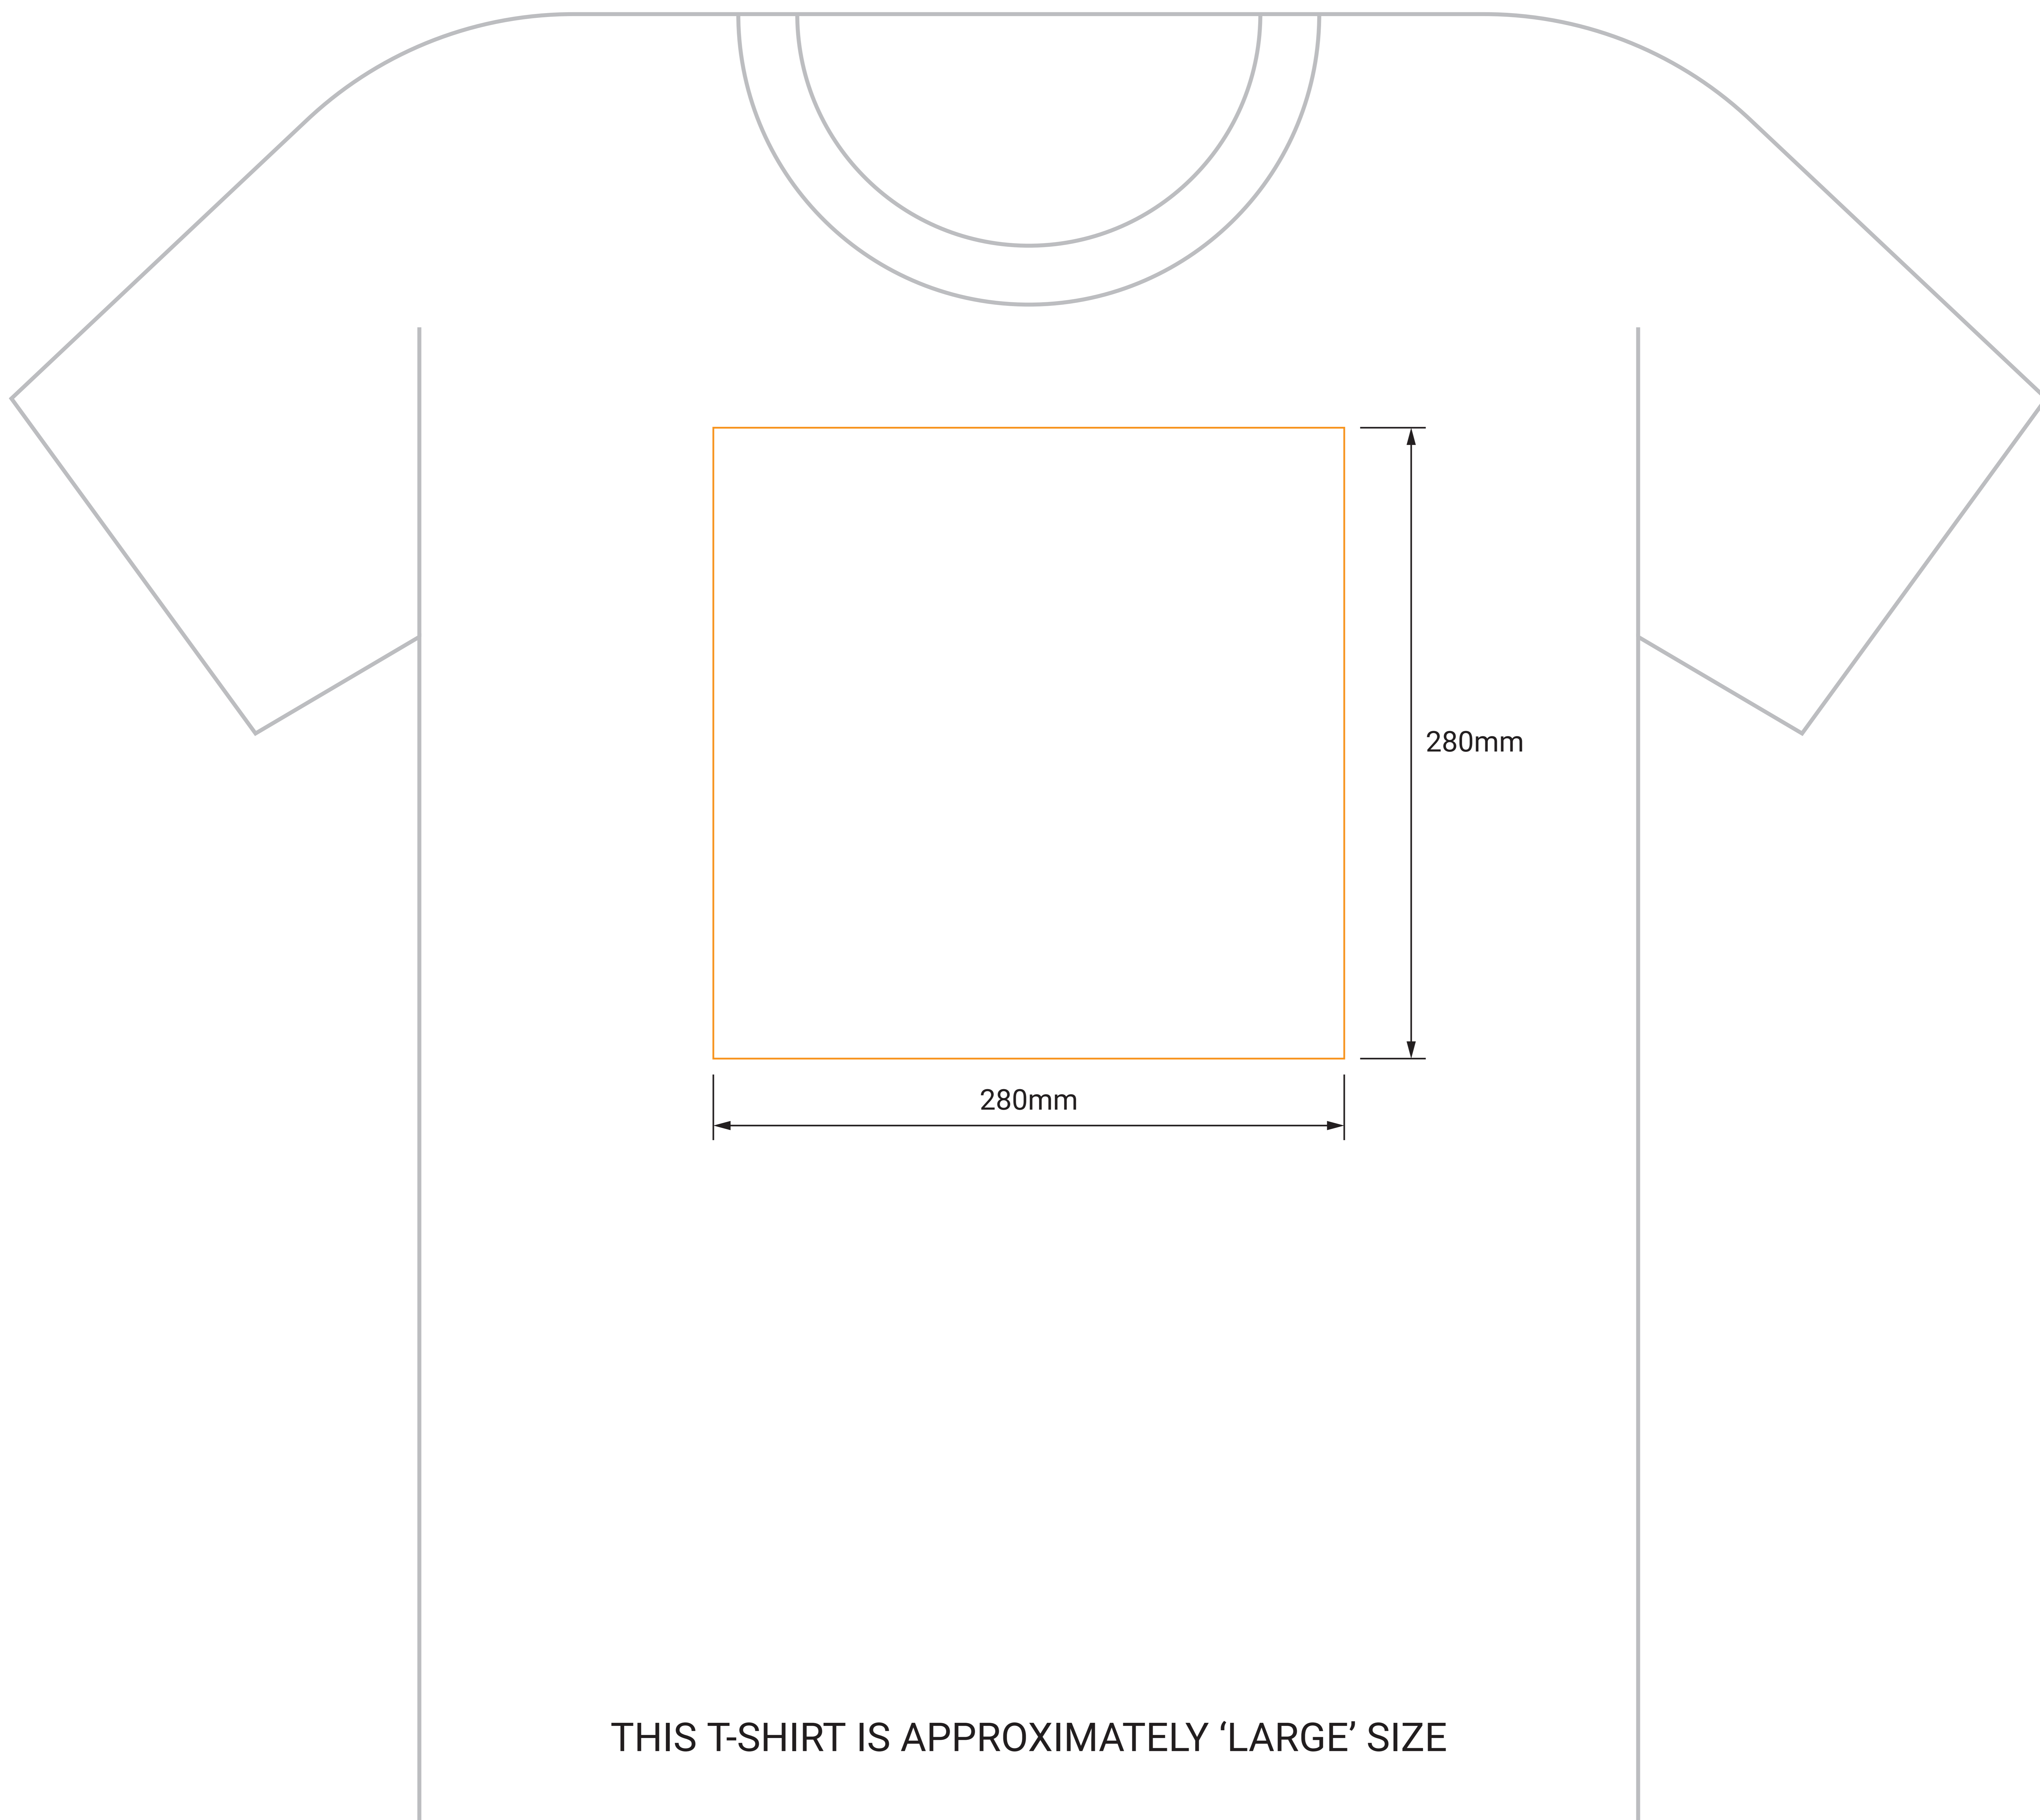

T-SHIRT - STANDARD PRINT

THIS T-SHIRT IS APPROXIMATELY 'LARGE' SIZE

THIS TEMPLATE IS 1:1 SCALE

EMAIL: PRINT@IMPLANT.COM.AU

PH: 1300 79 78 78

IMPORTANT

- FINAL ART MUST BE 300 DPI FOR CMYK PRINTING OR VECTORS FOR SCREEN PRINTING
- PLEASE OUTLINE ALL FONTS
- SAVE ART AS PRINT READY PDF

— PRINTABLE AREA