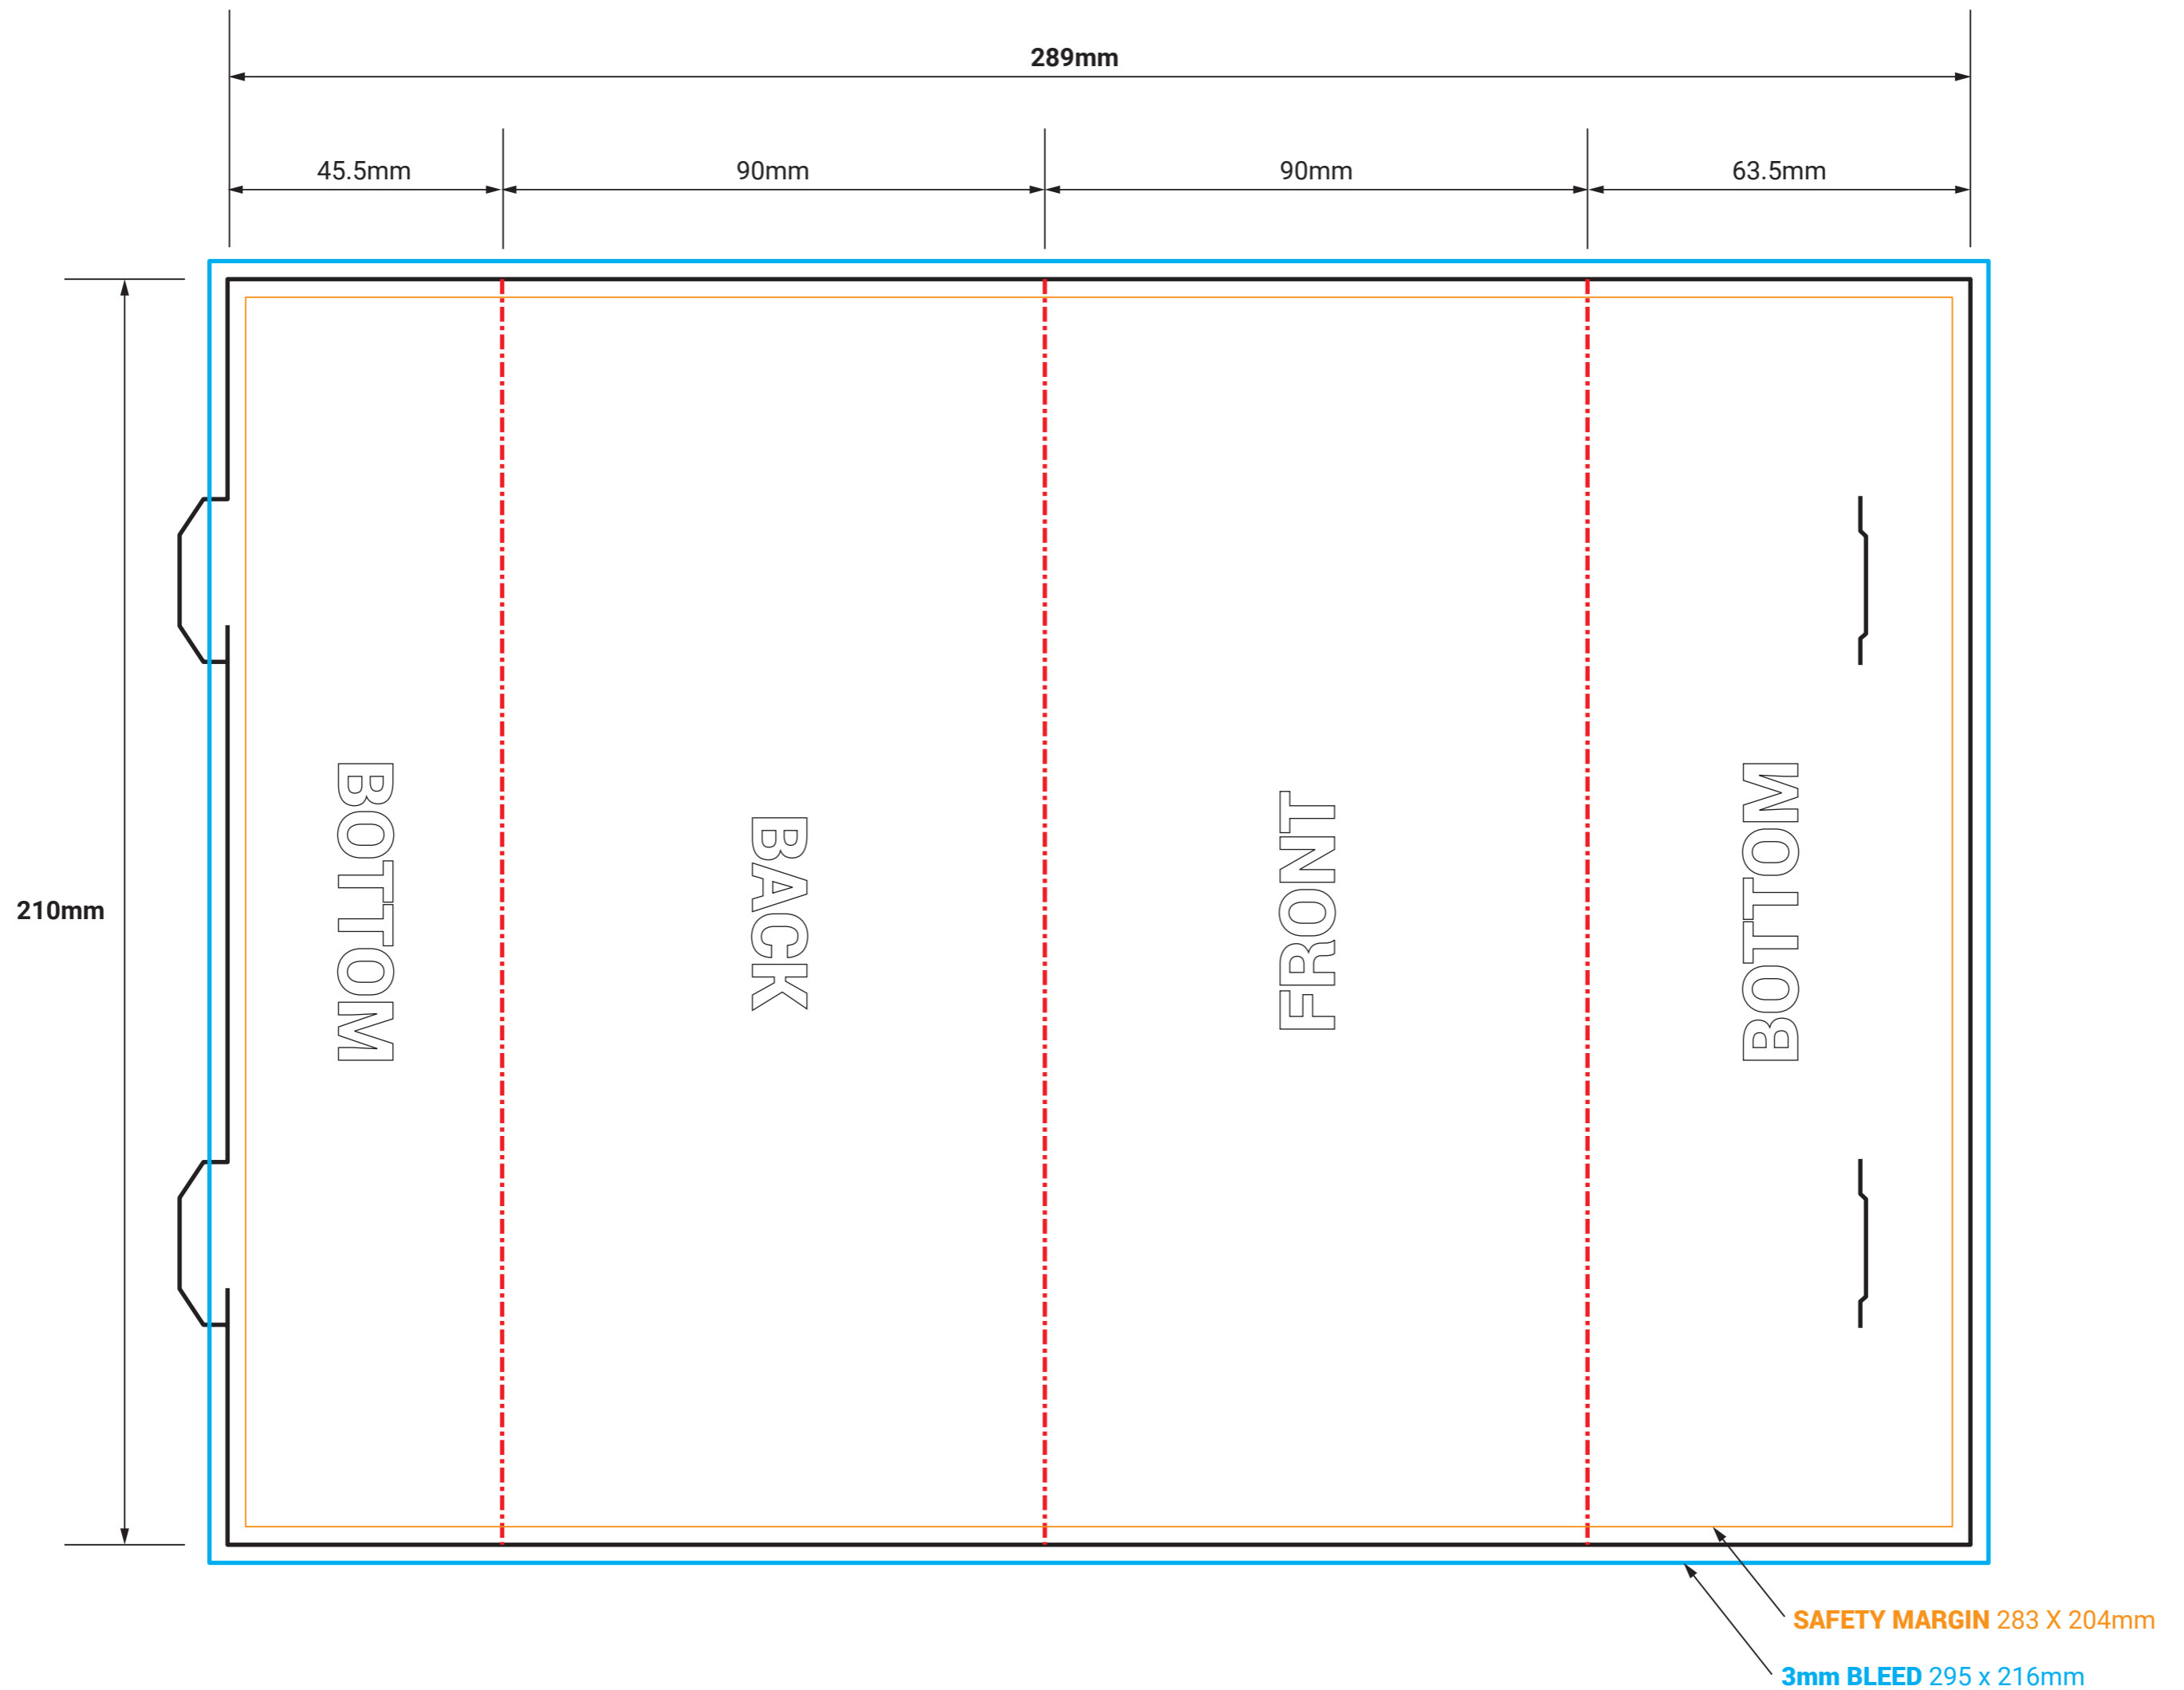

TENT CARD

! DO NOT INCLUDE THE TEMPLATE OR ANY OTHER NON-PRINT INFO IN THE FINAL PRINT READY PDF ART FILE.

IMPORTANT

- IMPORTANT INFO SHOULD MUST BE INSIDE SAFETY MARGINS
- FINAL ART MUST HAVE 3MM BLEED ON EACH CUT EDGE
- FINAL ART MUST BE CMYK AND 300 DPI
- PLEASE OUTLINE ALL FONTS
- SAVE ART AS PRINT READY PDF (Acrobat 6.0 (PDF 1.5) or higher)